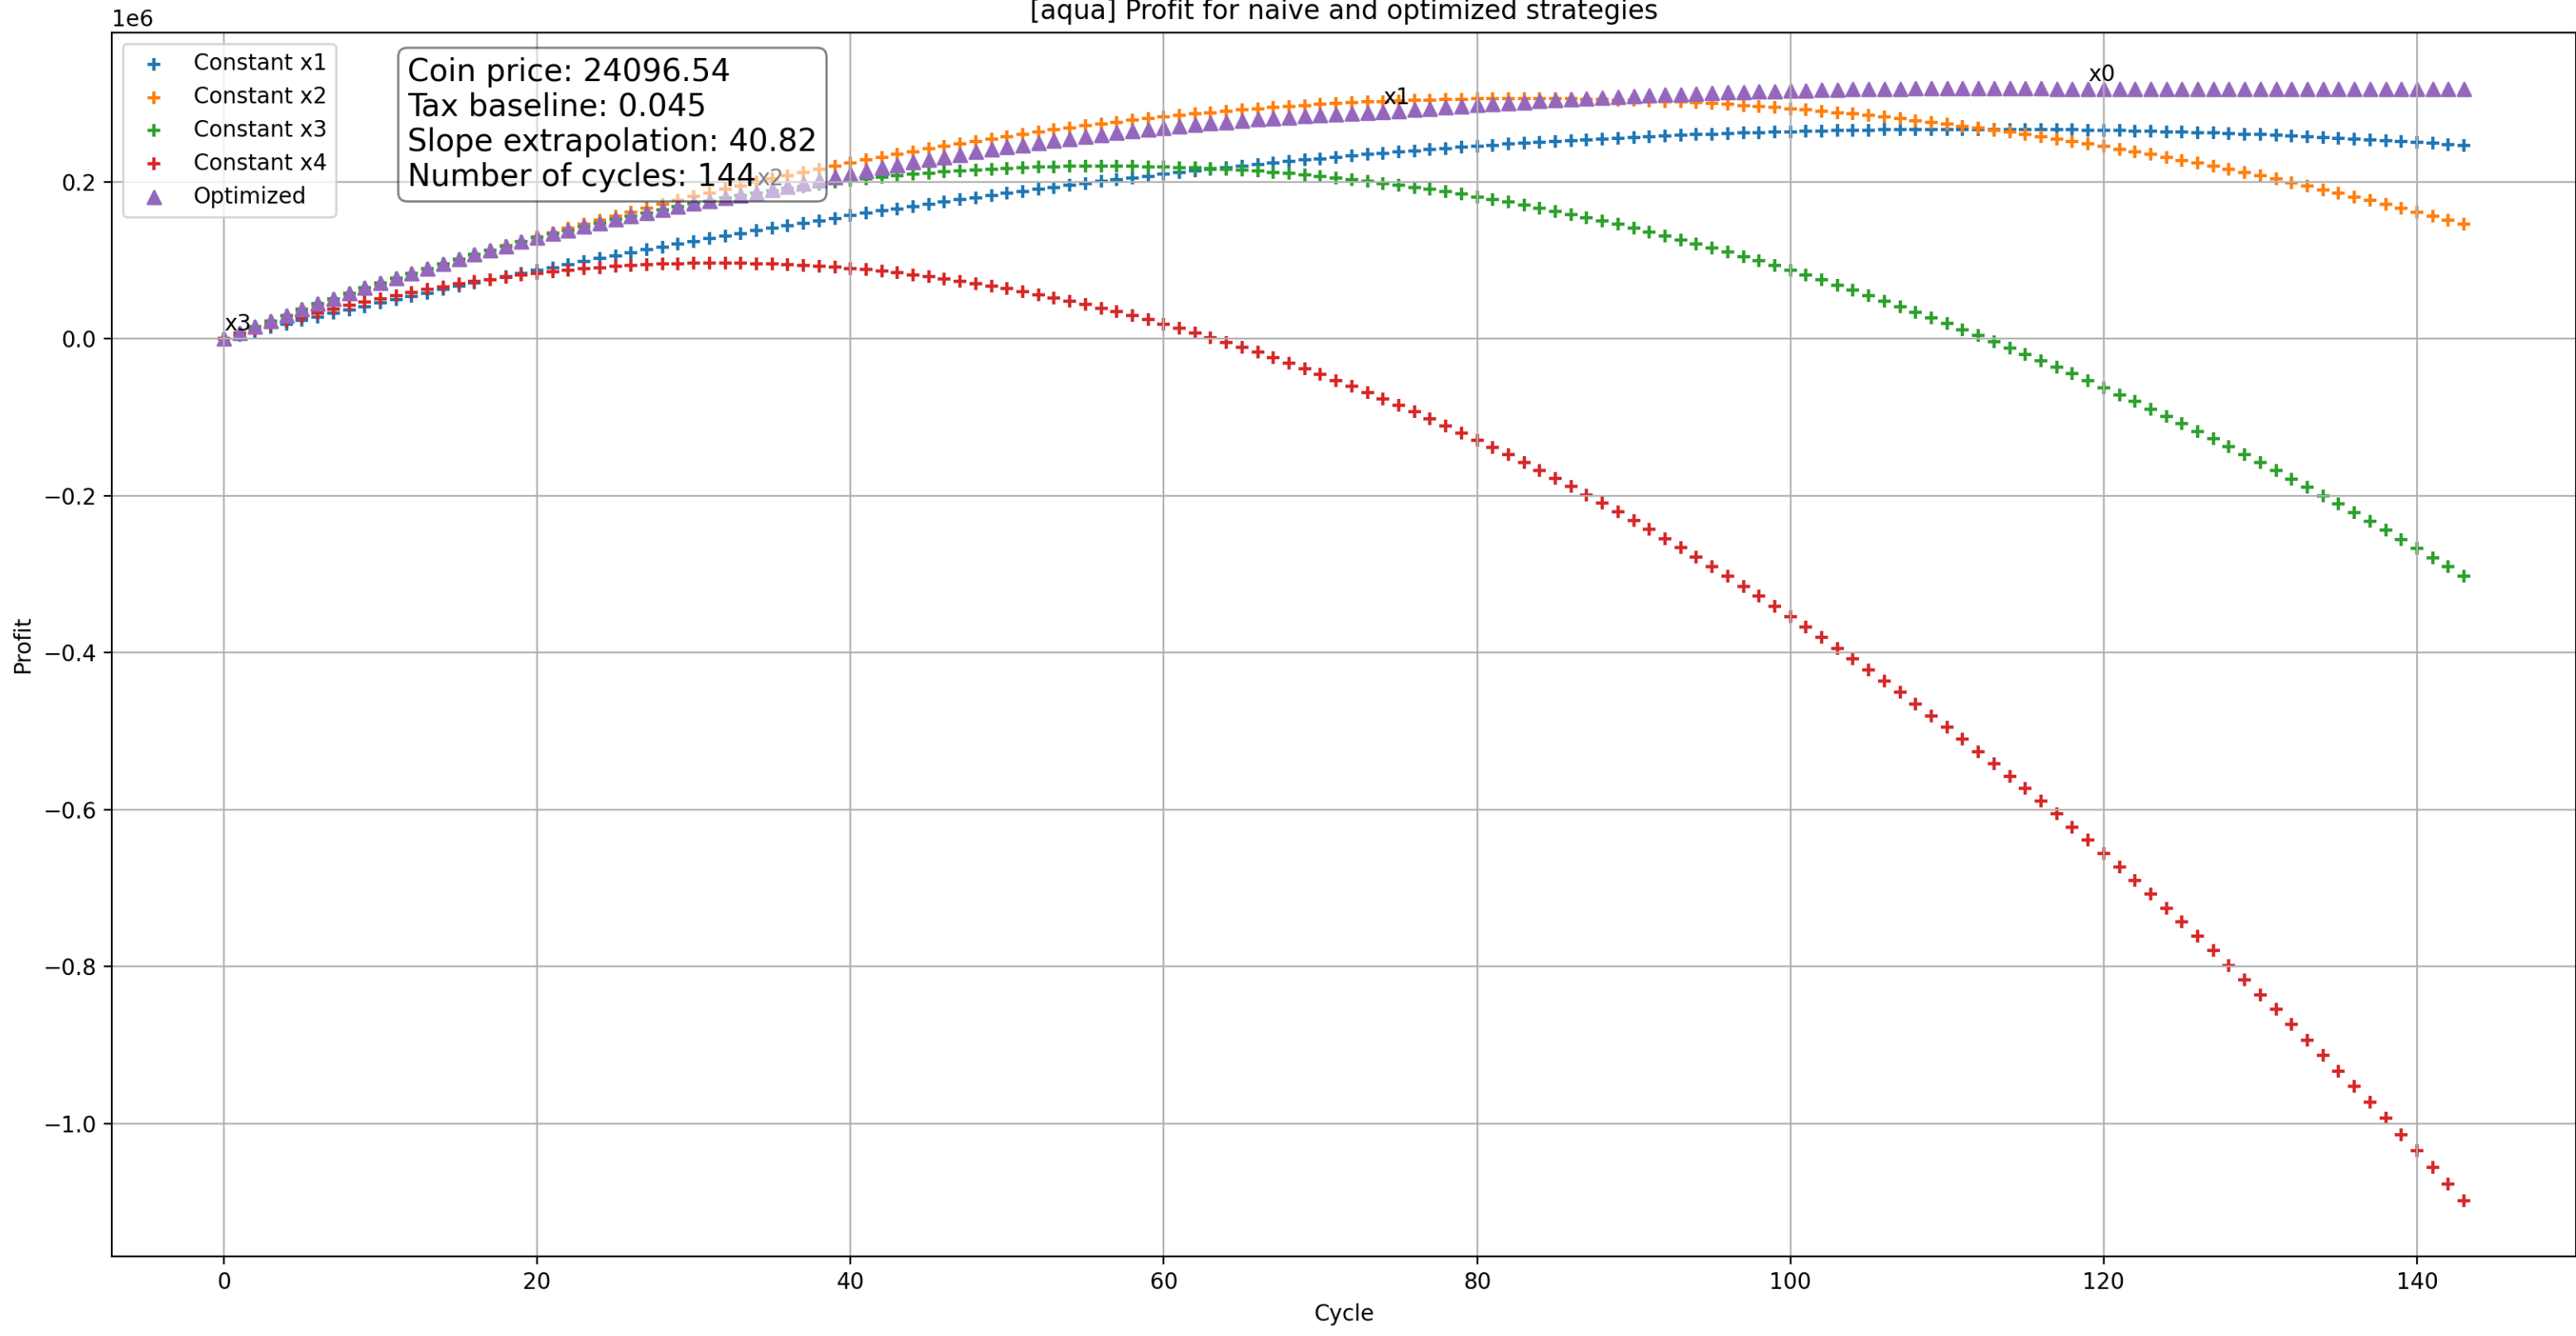

[aki] Profit for naive and optimized strategies

[aqua] Profit for naive and optimized strategies

[baelz] Profit for naive and optimized strategies

[botan] Profit for naive and optimized strategies

[chloe] Profit for naive and optimized strategies

[choco] Profit for naive and optimized strategies

[coco] Profit for naive and optimized strategies

[gura] Profit for naive and optimized strategies

[haato] Profit for naive and optimized strategies