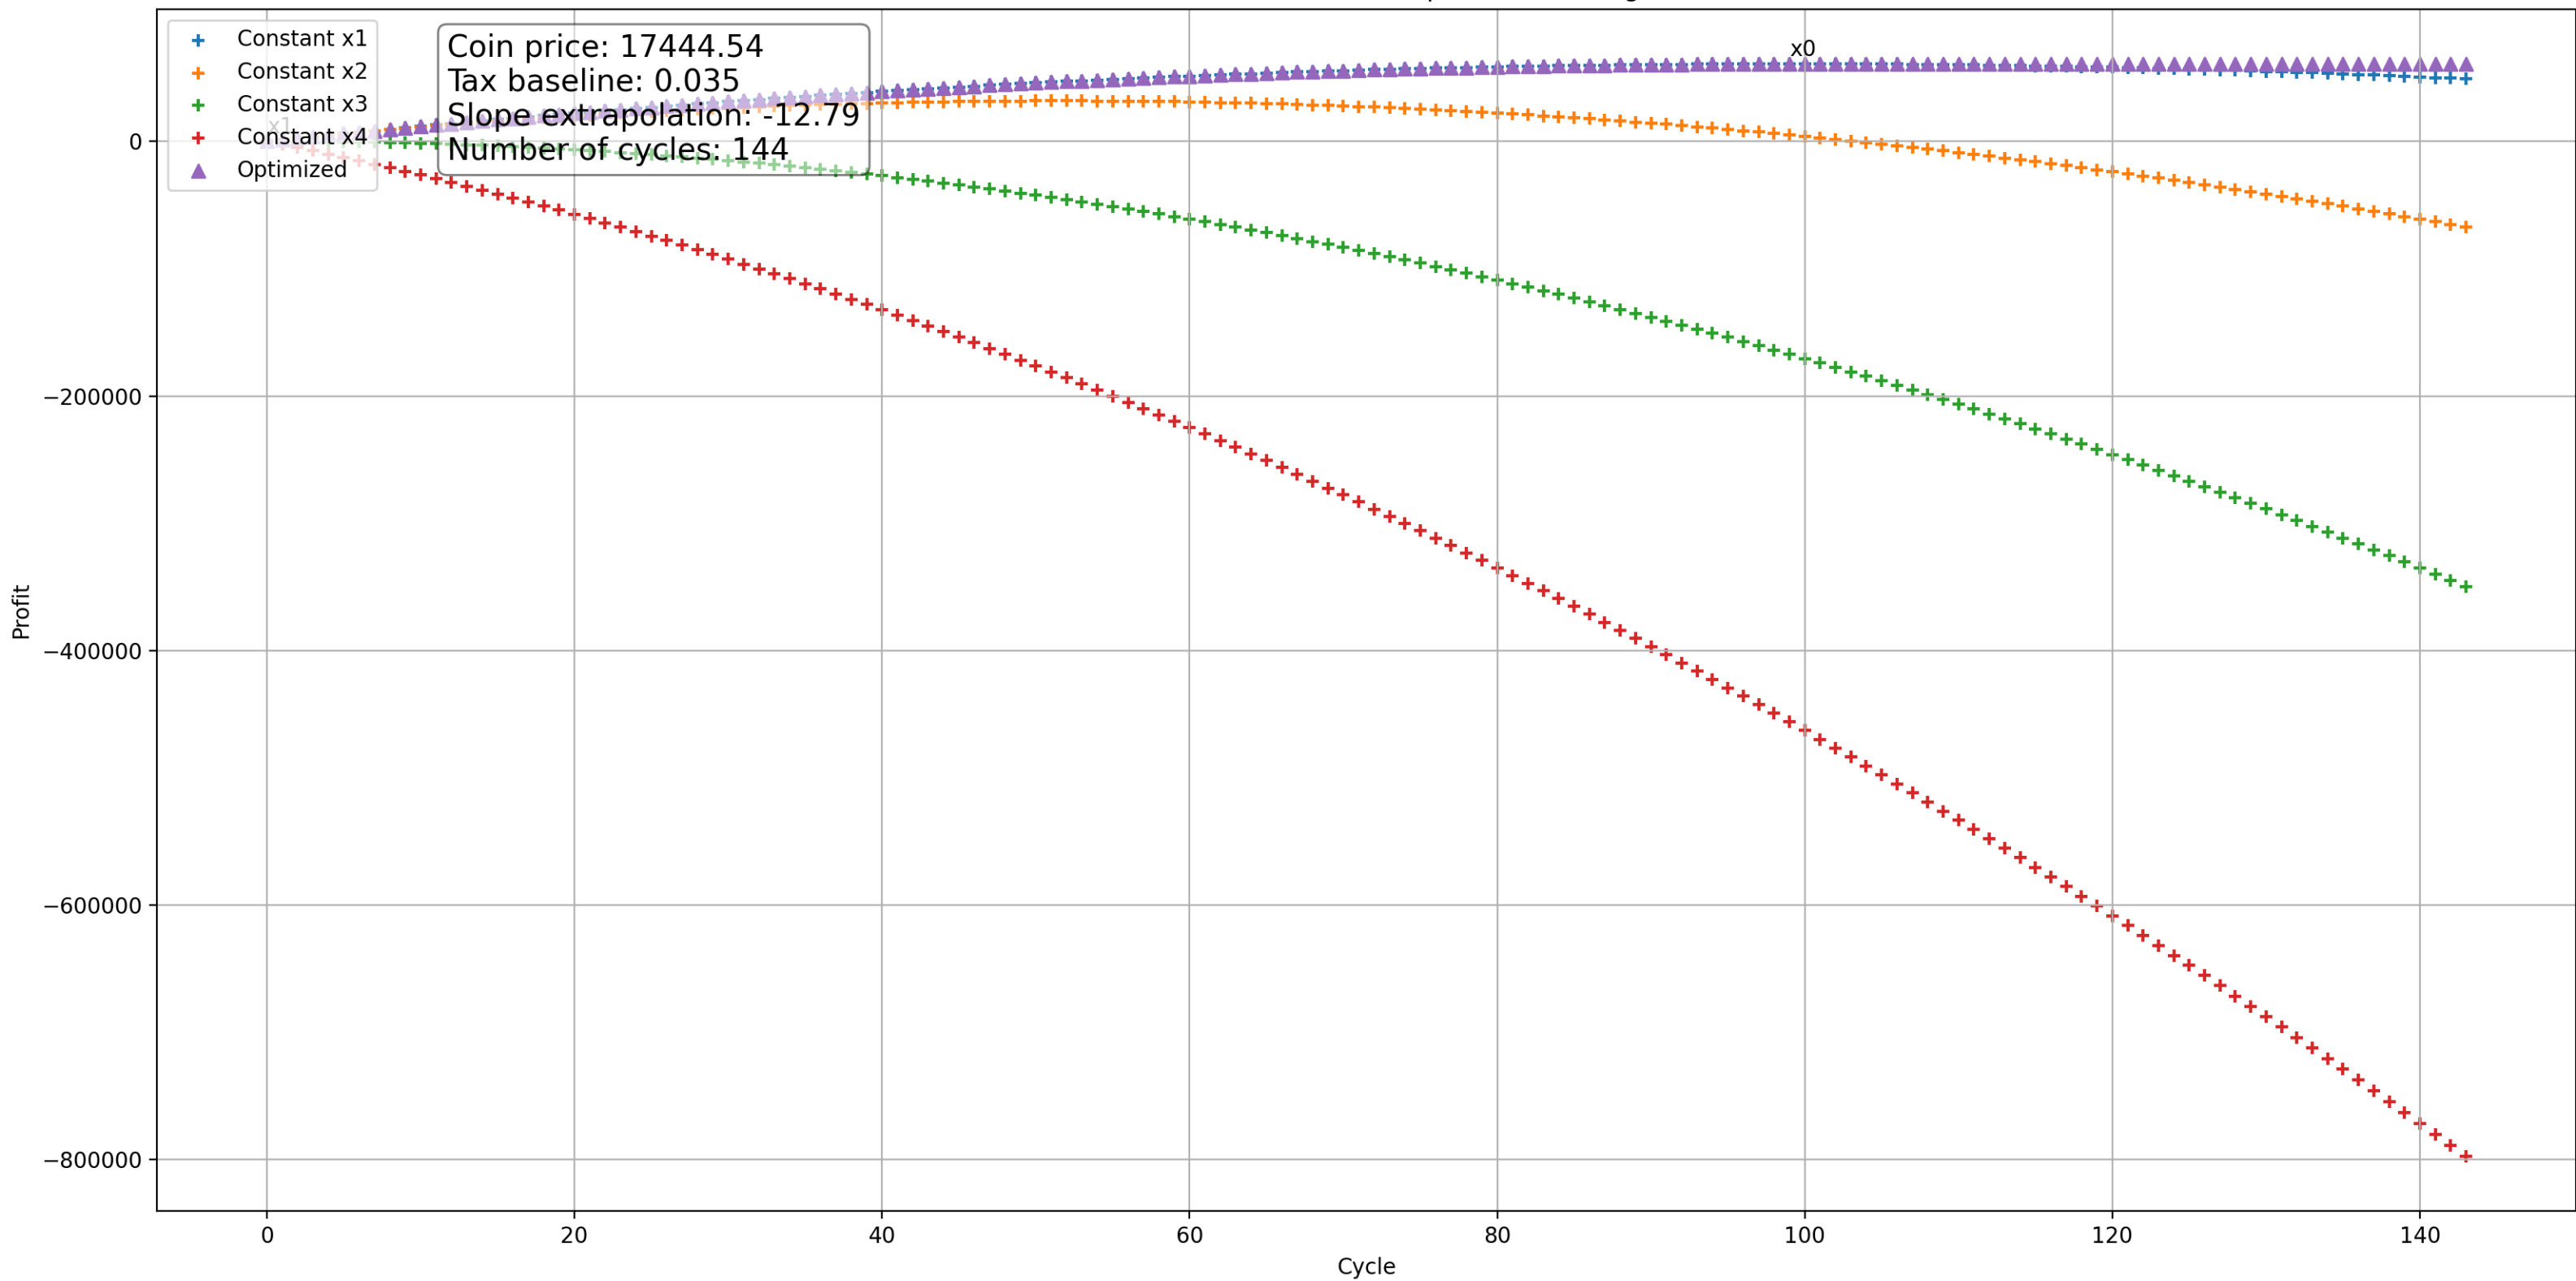

[aki] Profit for naive and optimized strategies

[aqua] Profit for naive and optimized strategies

[baelz] Profit for naive and optimized strategies

[botan] Profit for naive and optimized strategies

[chloe] Profit for naive and optimized strategies

[choco] Profit for naive and optimized strategies

[coco] Profit for naive and optimized strategies

[gura] Profit for naive and optimized strategies

[haato] Profit for naive and optimized strategies