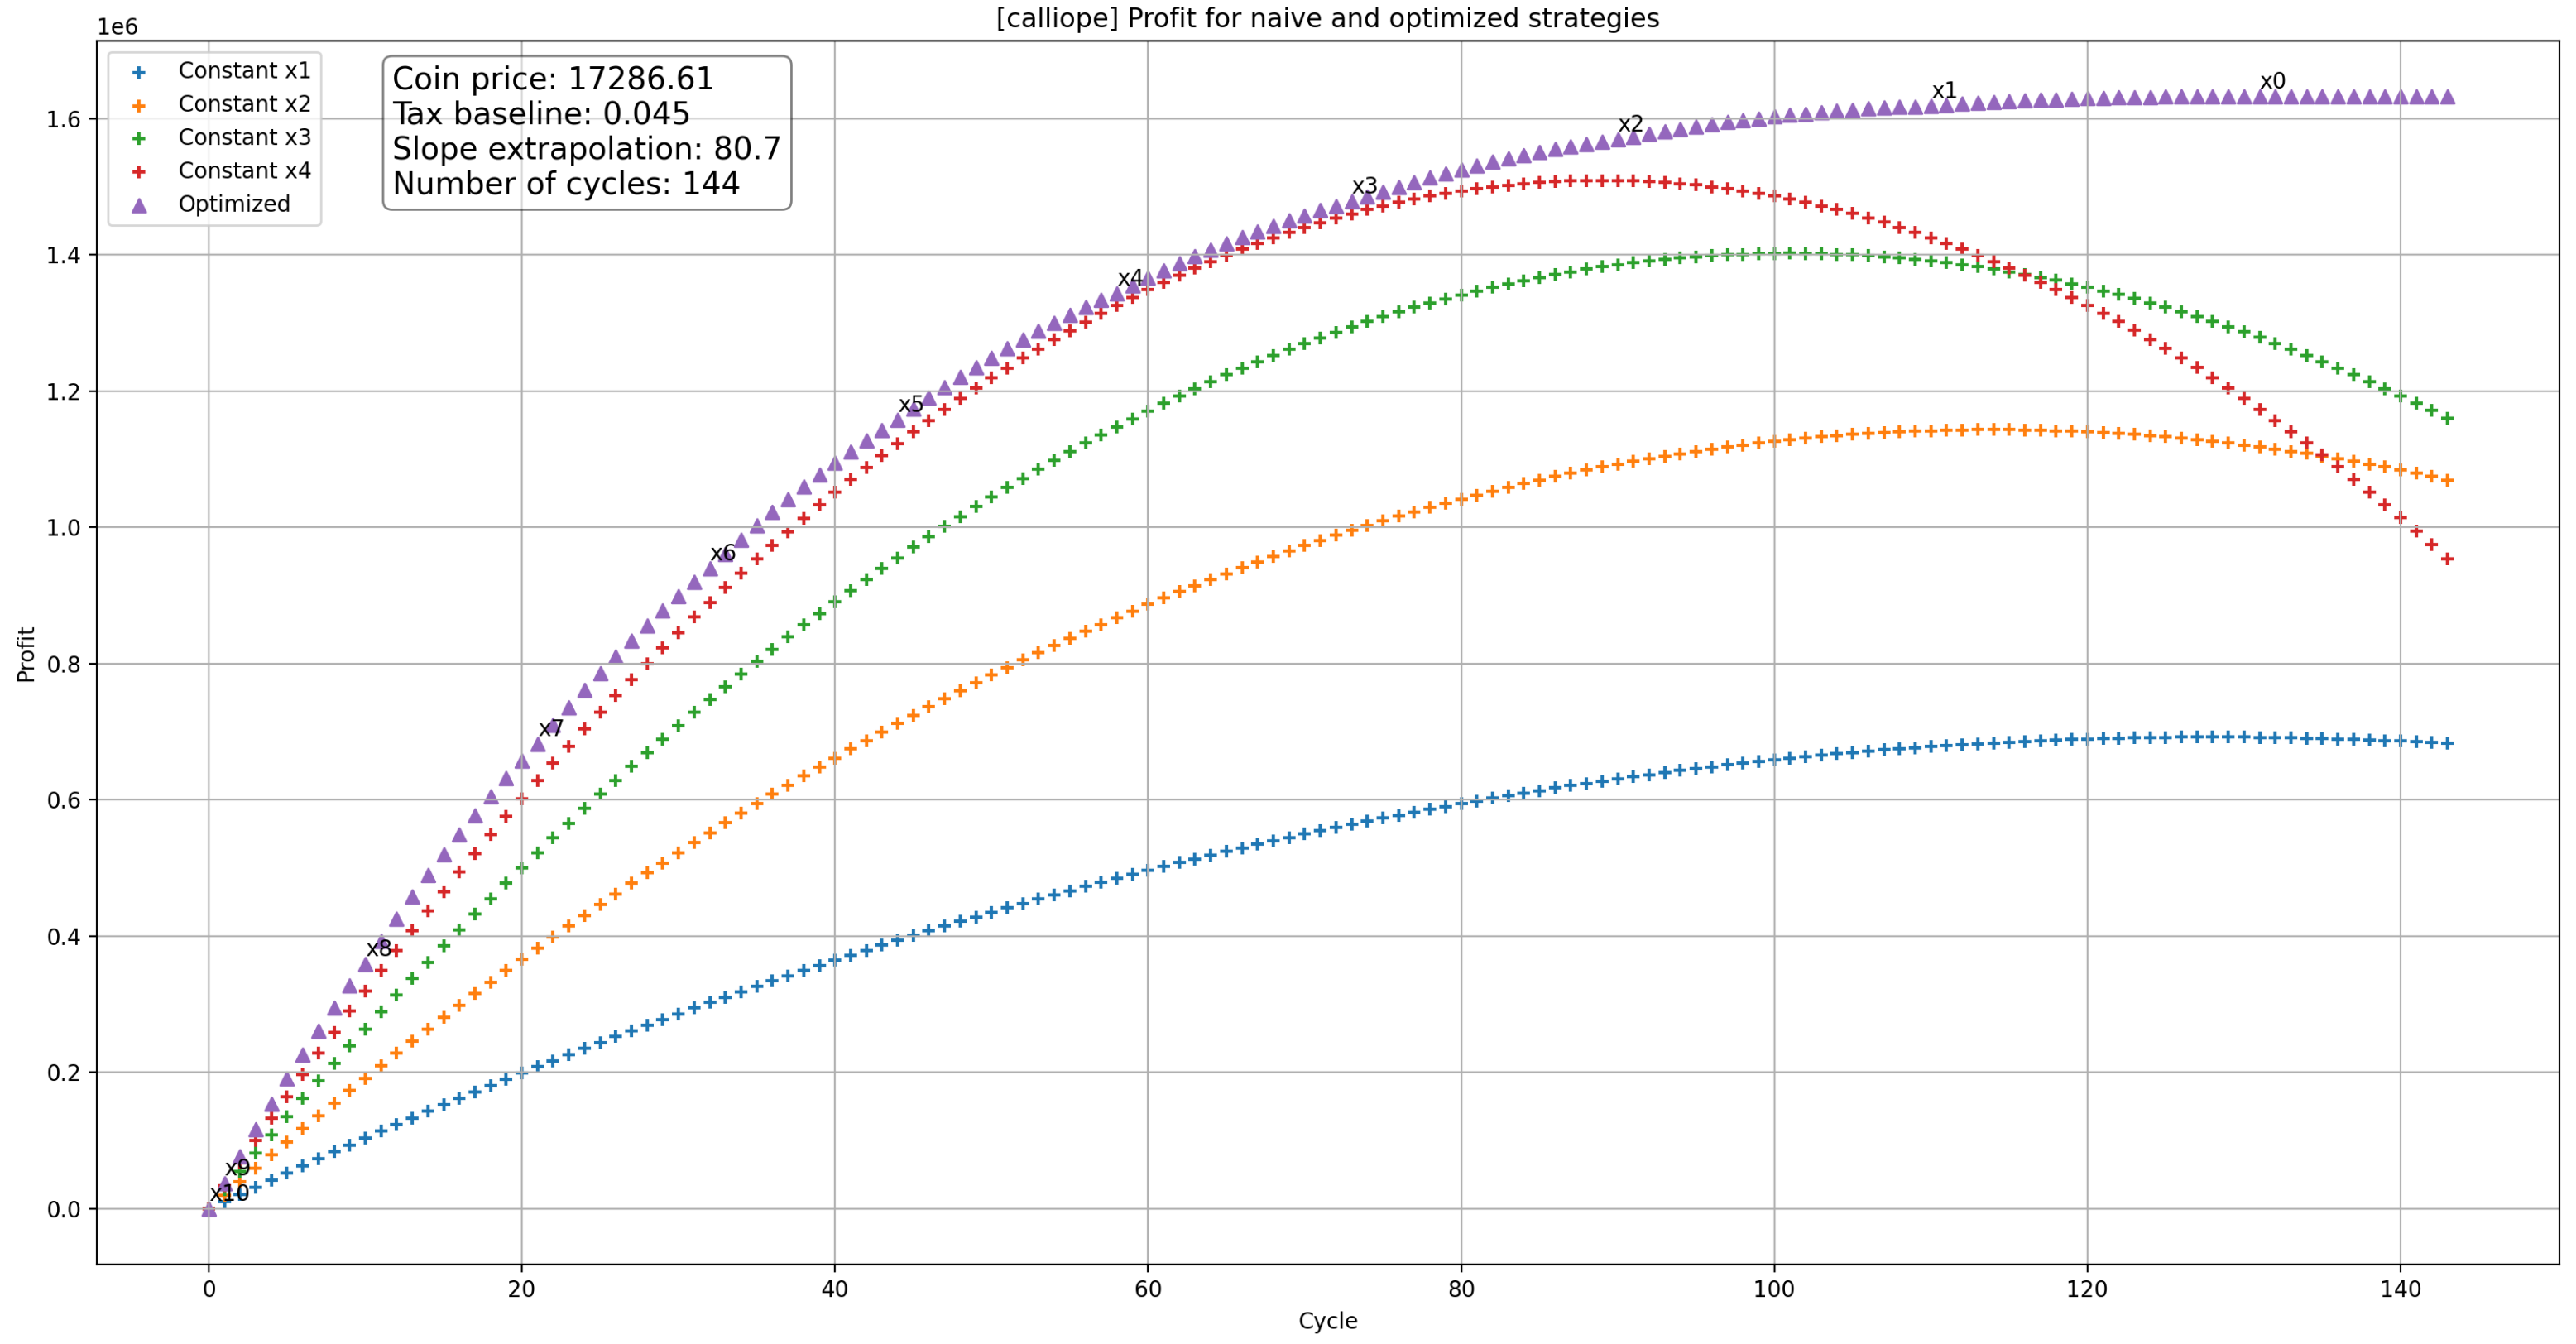

[aki] Profit for naive and optimized strategies

[aqua] Profit for naive and optimized strategies

[baelz] Profit for naive and optimized strategies

[botan] Profit for naive and optimized strategies

[chloe] Profit for naive and optimized strategies

[choco] Profit for naive and optimized strategies

[coco] Profit for naive and optimized strategies

[gura] Profit for naive and optimized strategies

[haato] Profit for naive and optimized strategies