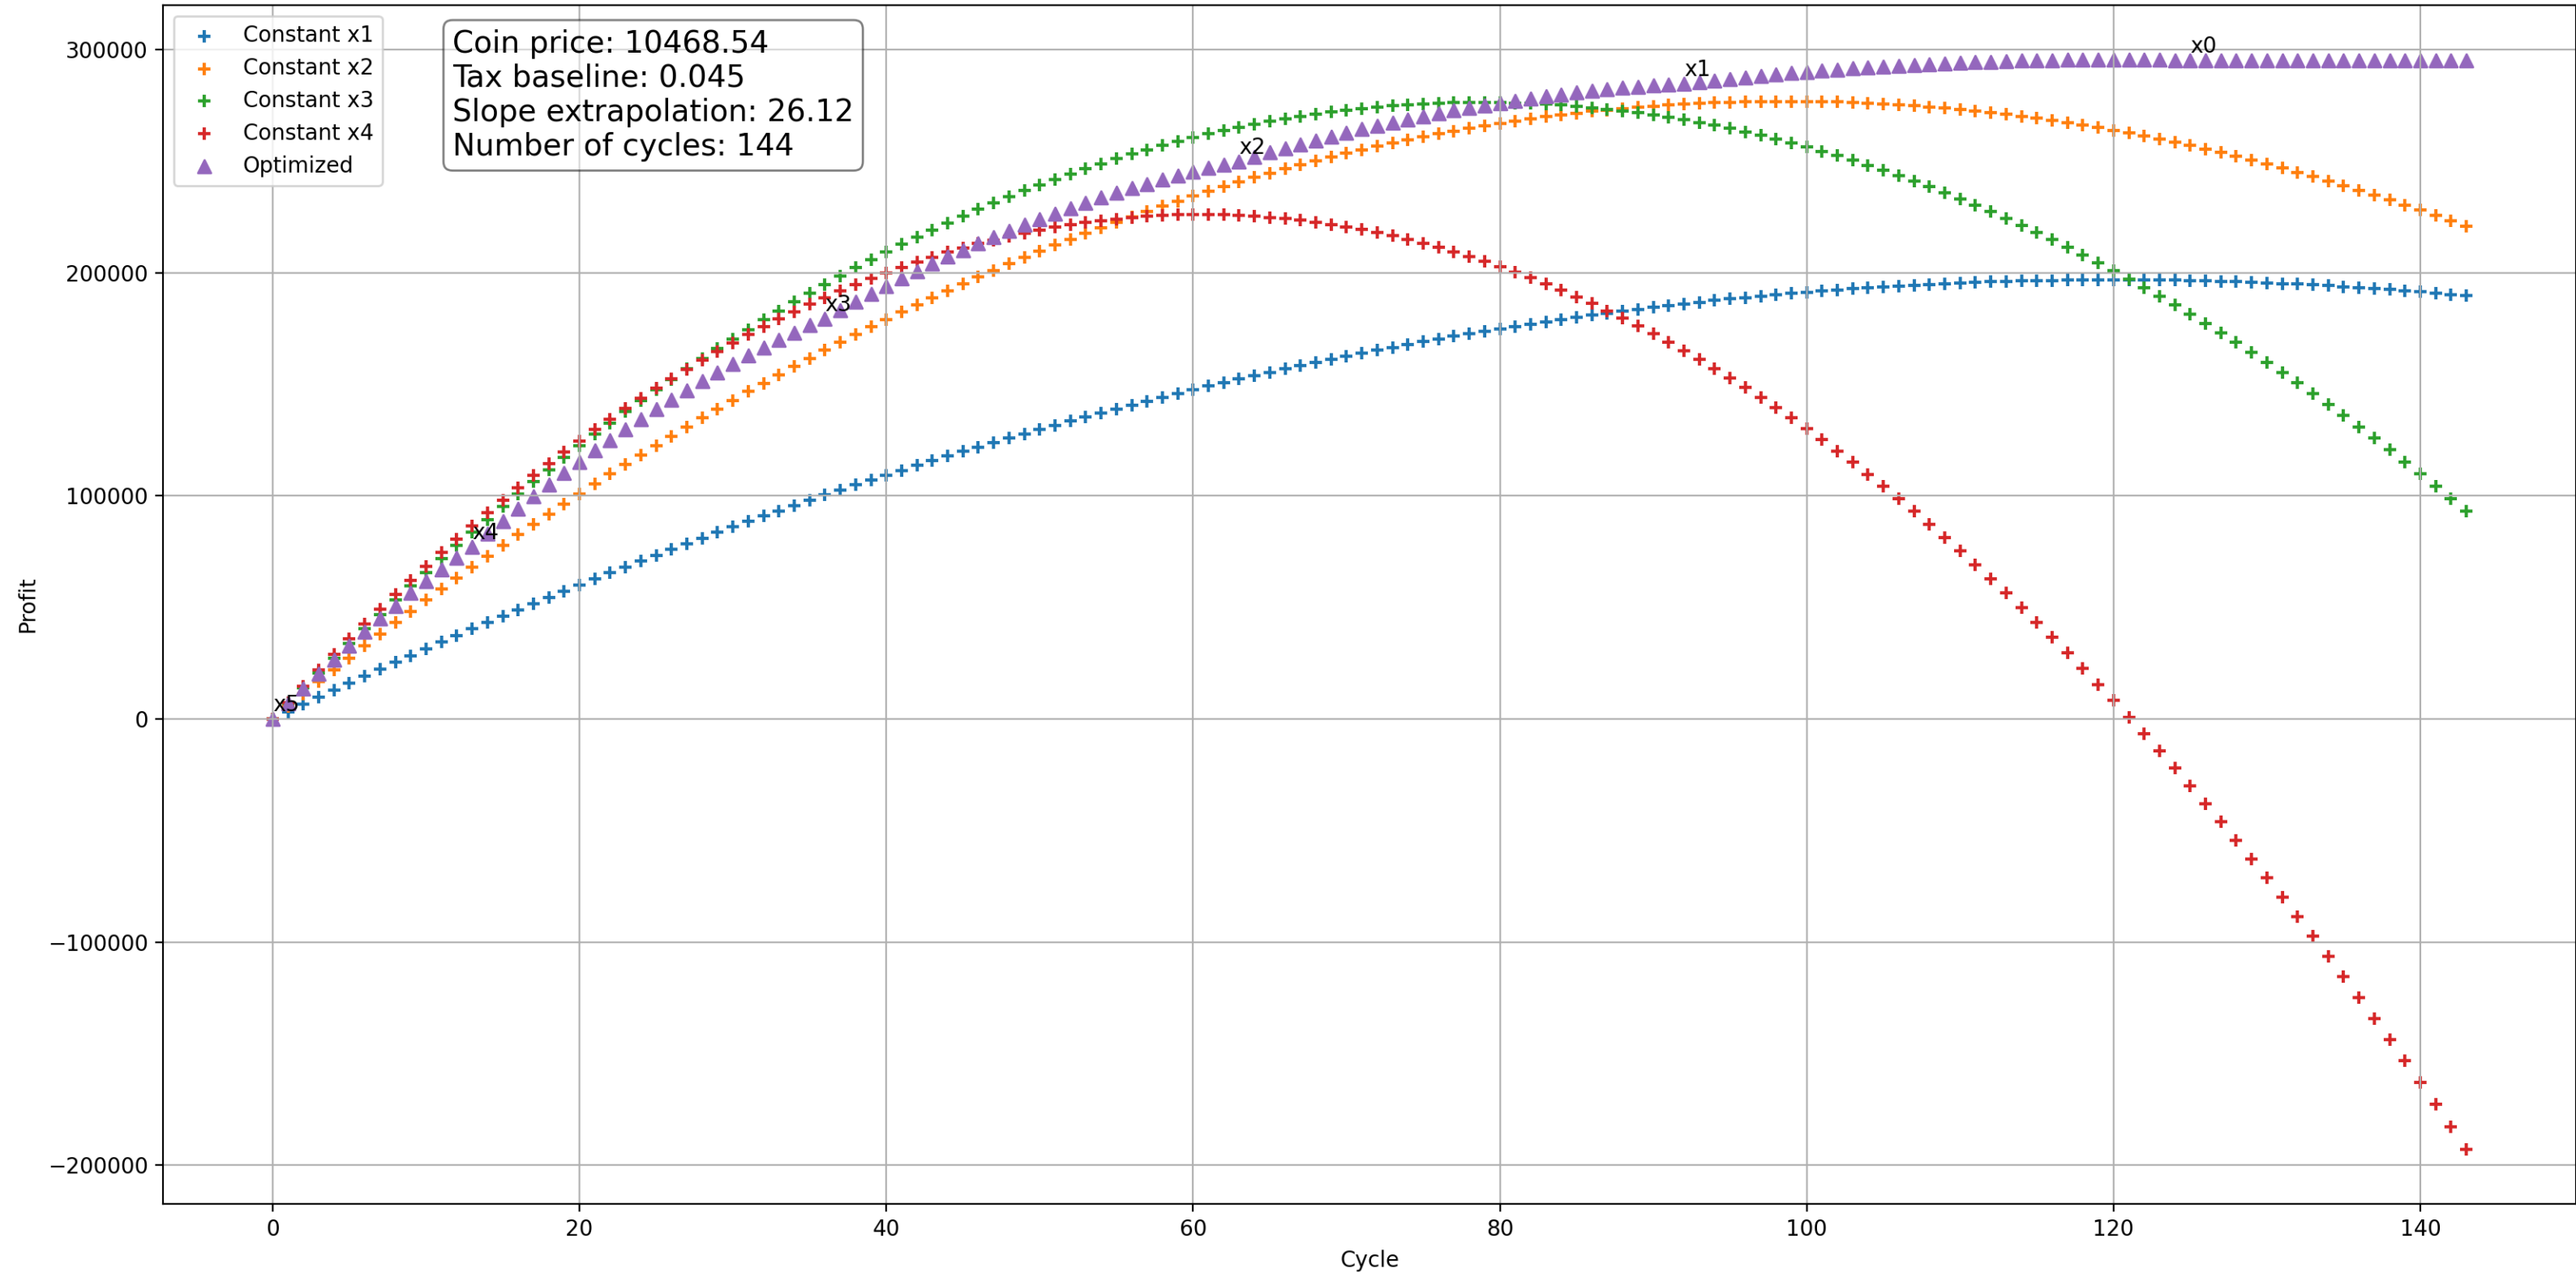

[aki] Profit for naive and optimized strategies

[aqua] Profit for naive and optimized strategies

[baelz] Profit for naive and optimized strategies

[botan] Profit for naive and optimized strategies

[chloe] Profit for naive and optimized strategies

[choco] Profit for naive and optimized strategies

[coco] Profit for naive and optimized strategies

[gura] Profit for naive and optimized strategies

[haato] Profit for naive and optimized strategies