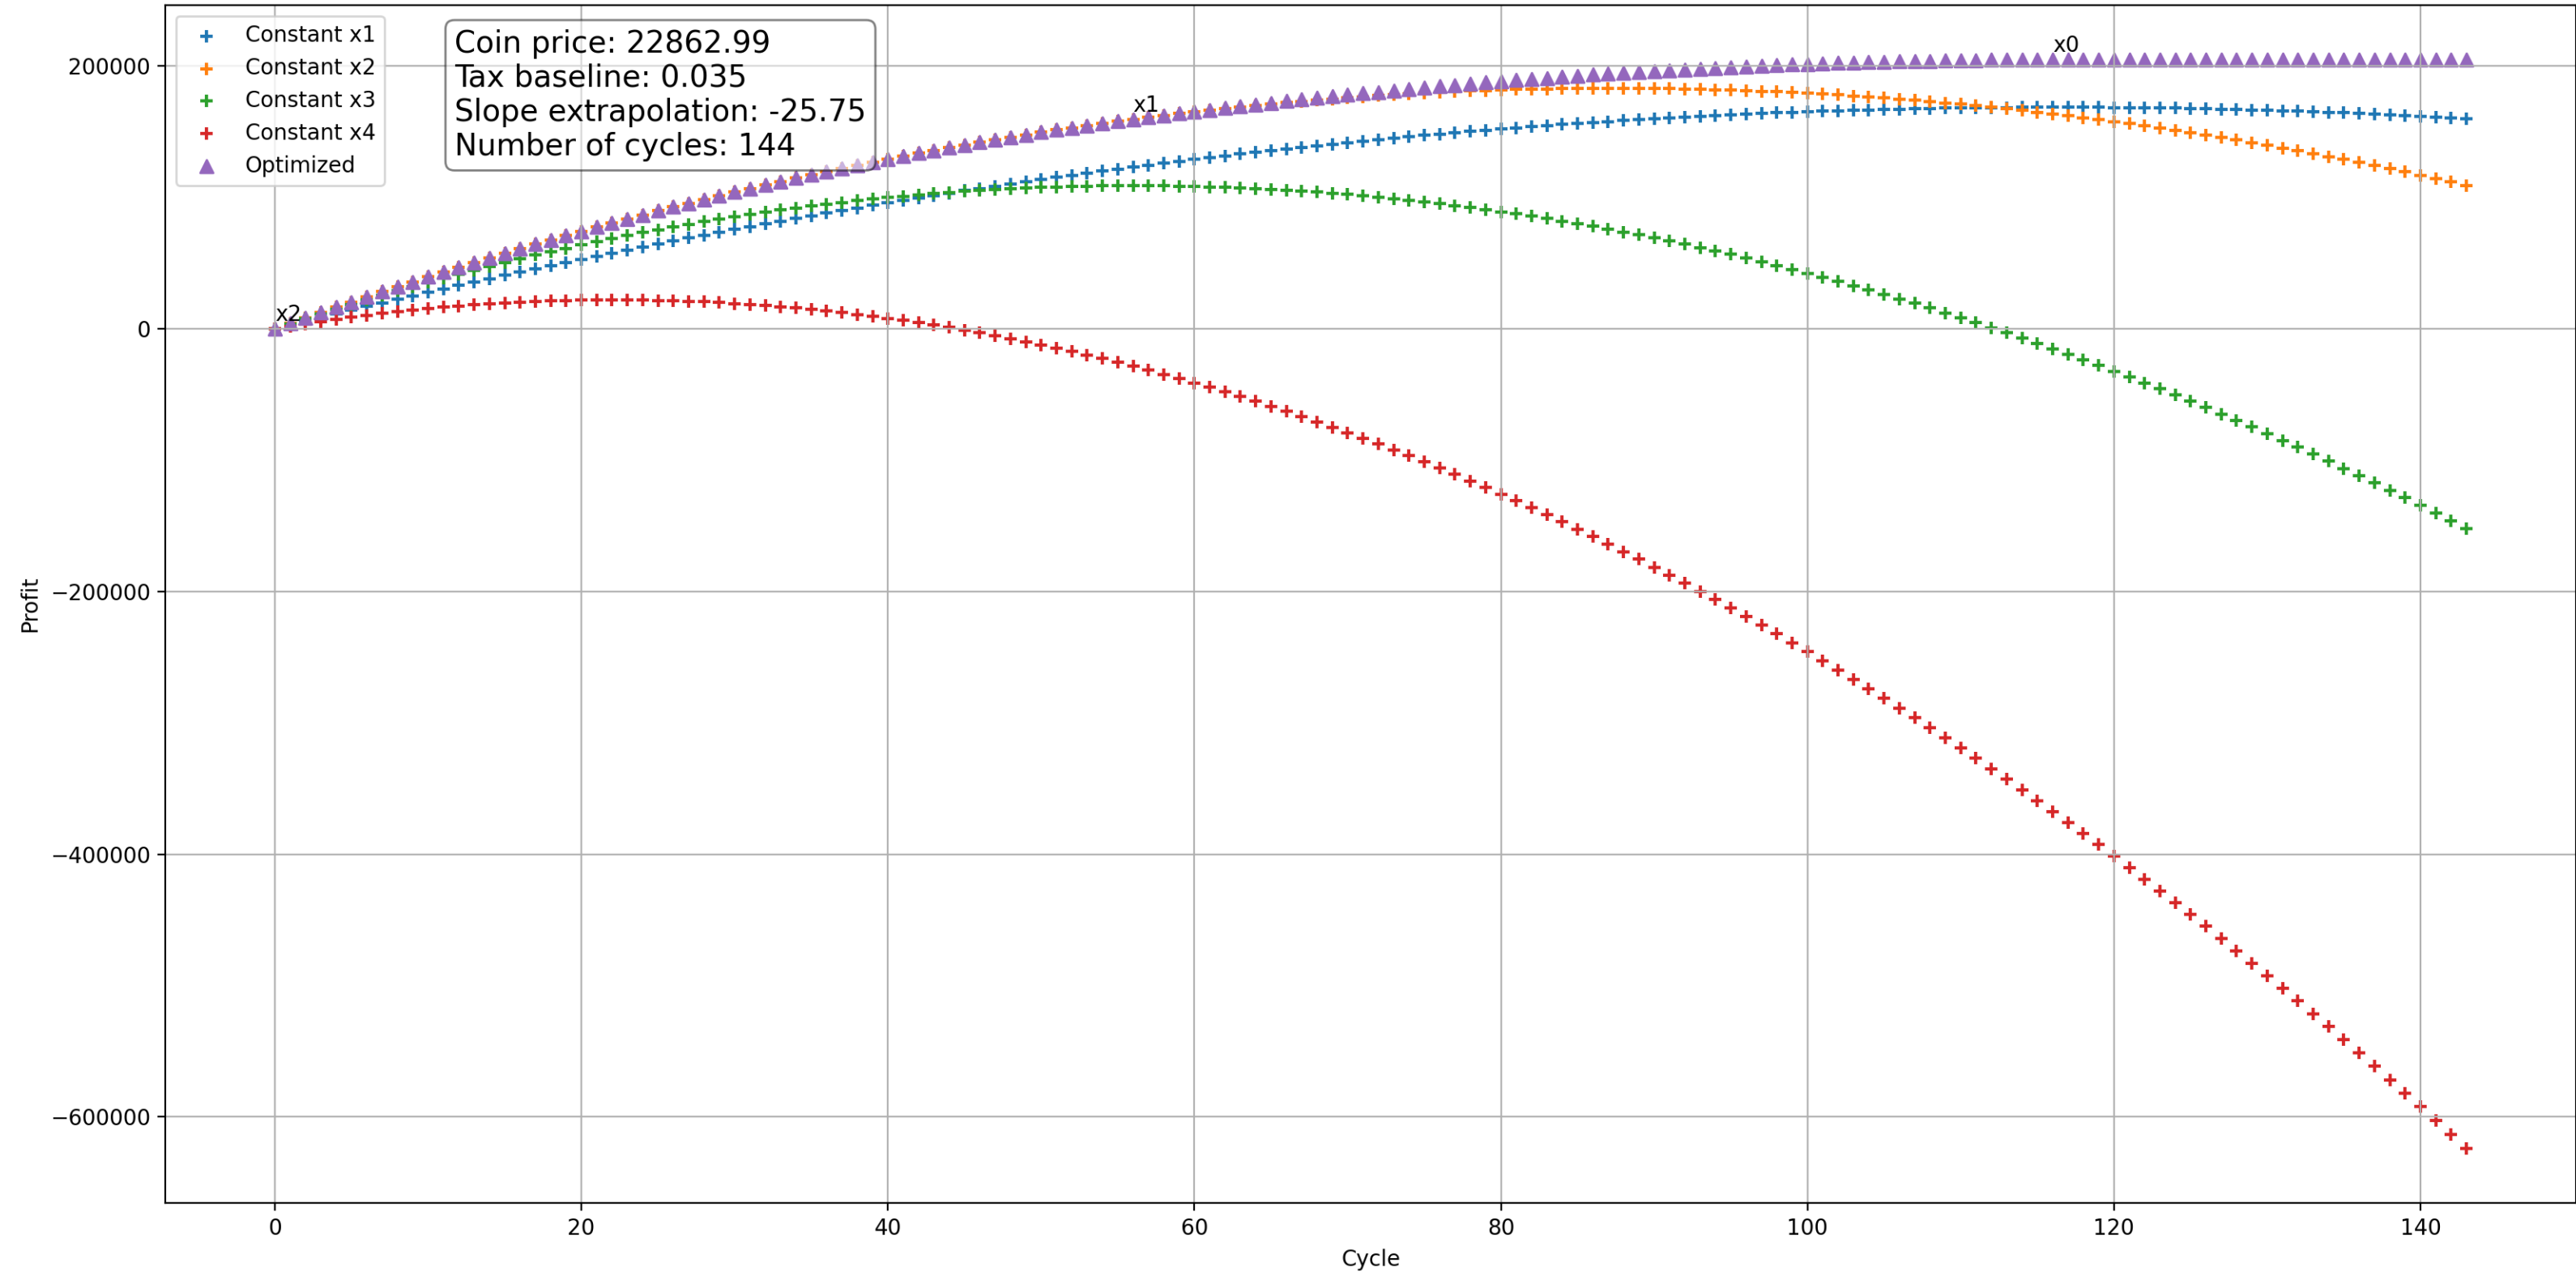

[aki] Profit for naive and optimized strategies

[aqua] Profit for naive and optimized strategies

[baelz] Profit for naive and optimized strategies

[botan] Profit for naive and optimized strategies

[chloe] Profit for naive and optimized strategies

[choco] Profit for naive and optimized strategies

[coco] Profit for naive and optimized strategies

[gura] Profit for naive and optimized strategies

[haato] Profit for naive and optimized strategies