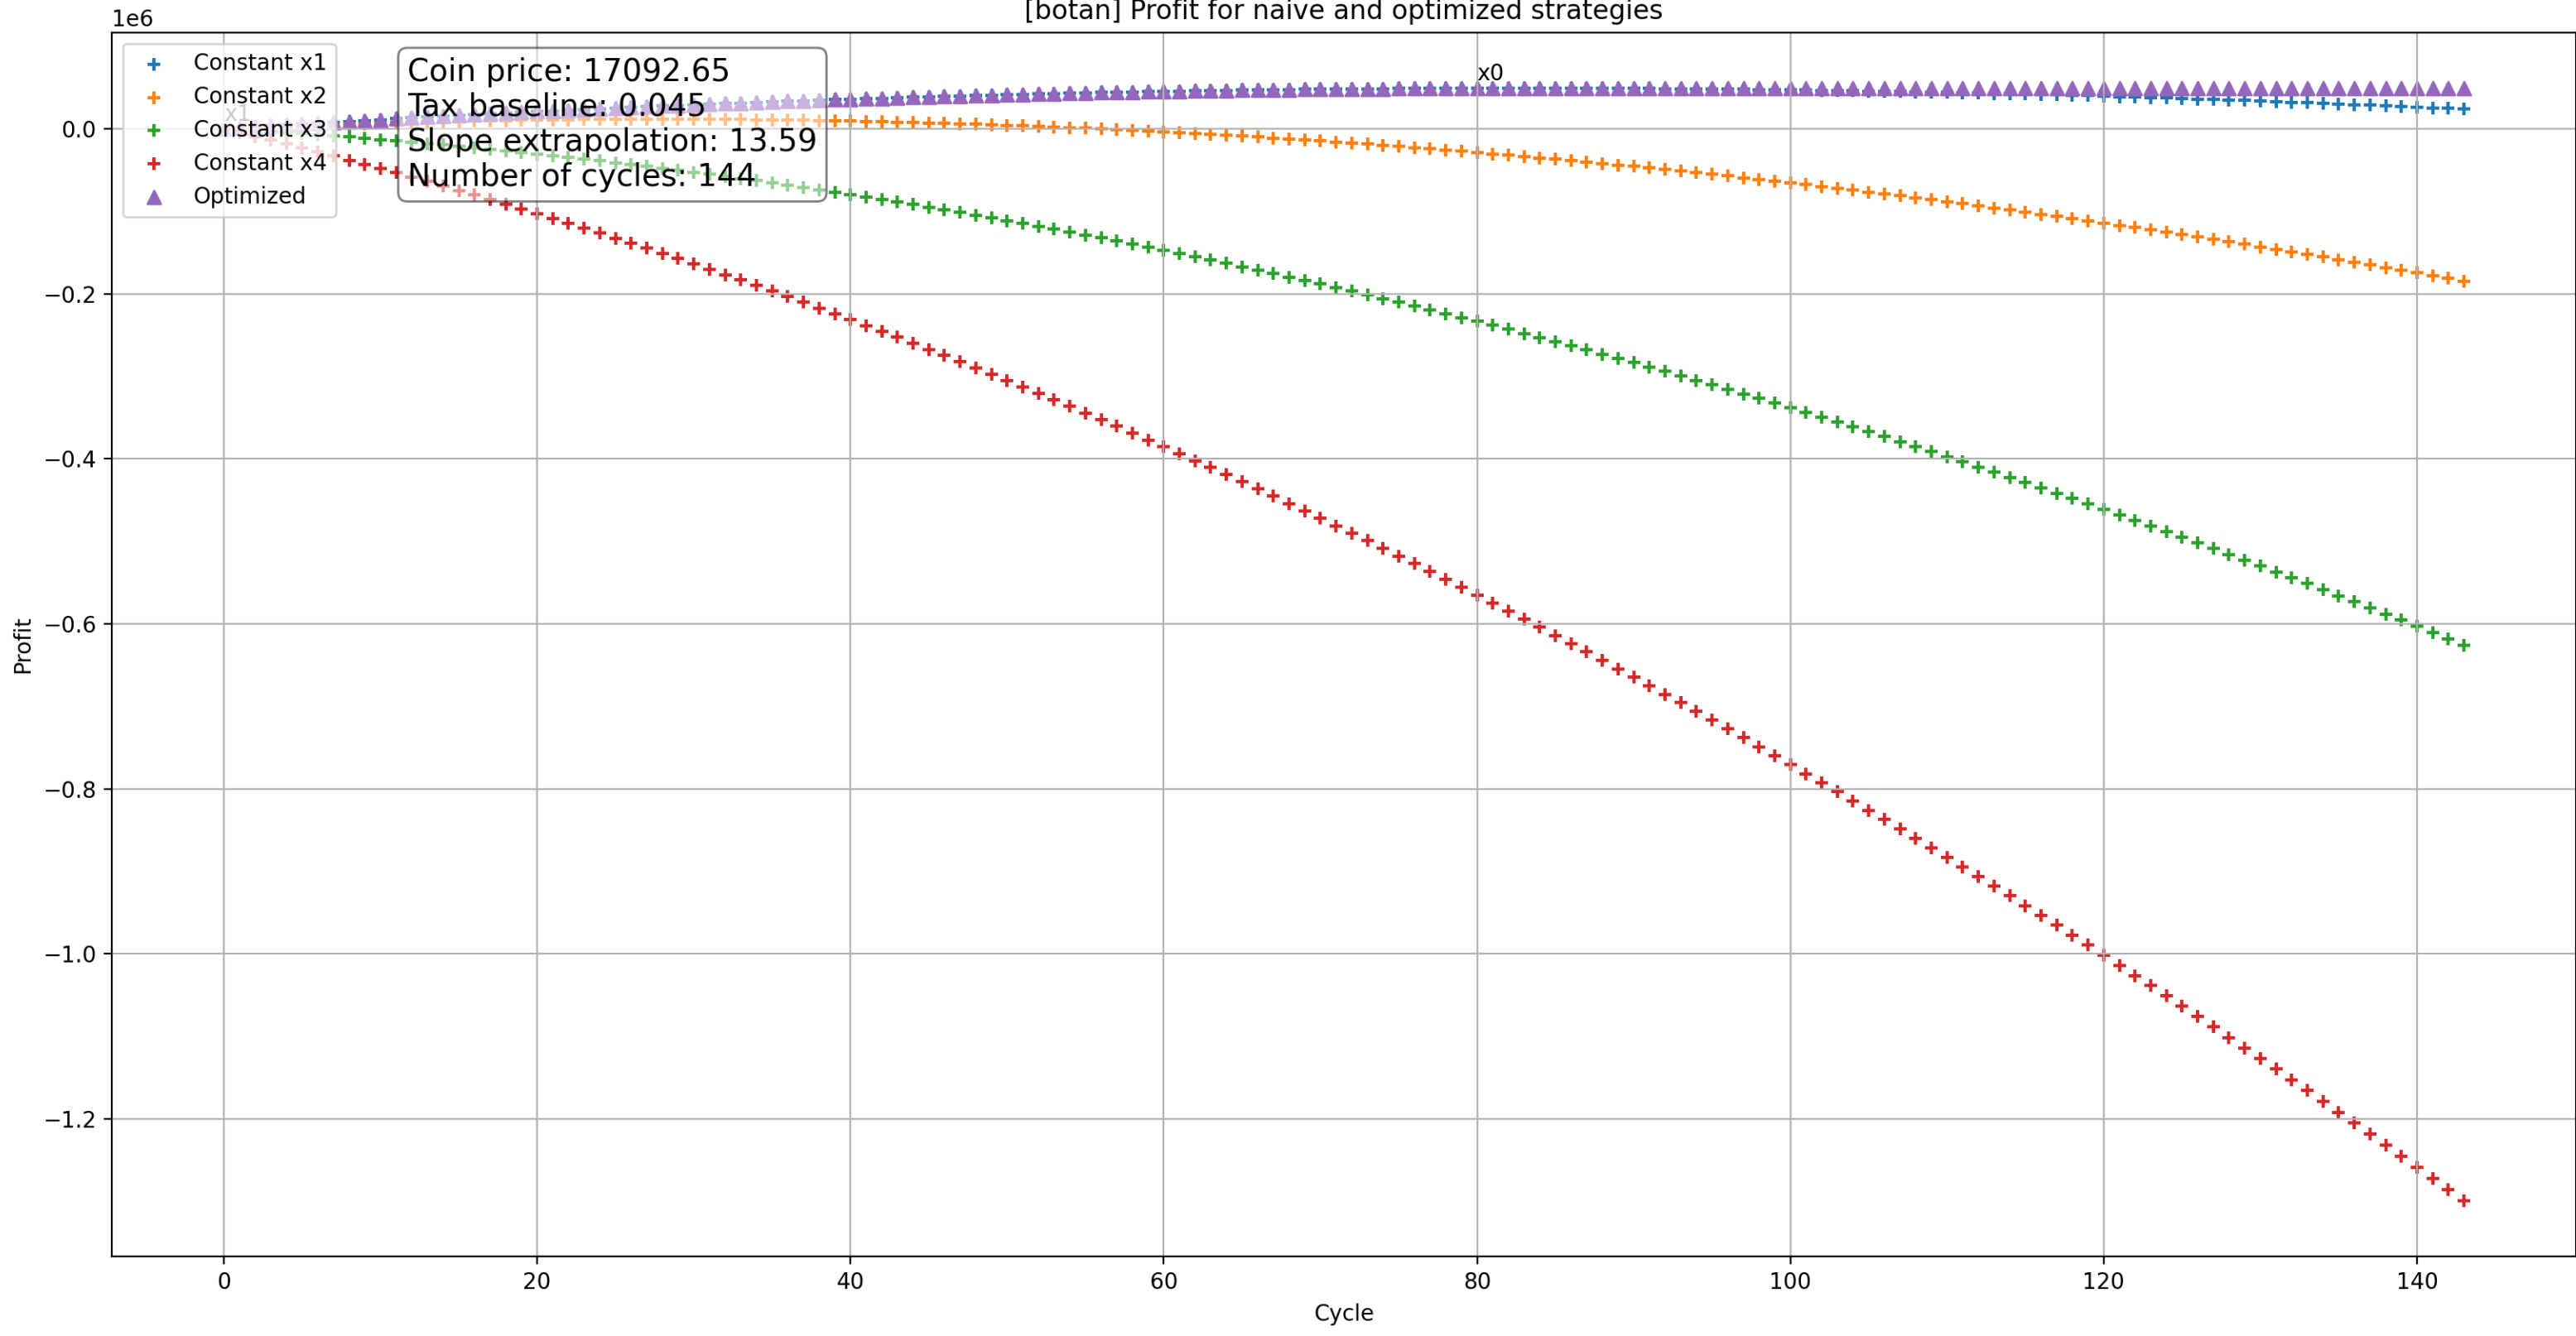

[aki] Profit for naive and optimized strategies

[aqua] Profit for naive and optimized strategies

[baelz] Profit for naive and optimized strategies

[botan] Profit for naive and optimized strategies

[chloe] Profit for naive and optimized strategies

[choco] Profit for naive and optimized strategies

[coco] Profit for naive and optimized strategies

[gura] Profit for naive and optimized strategies

[haato] Profit for naive and optimized strategies