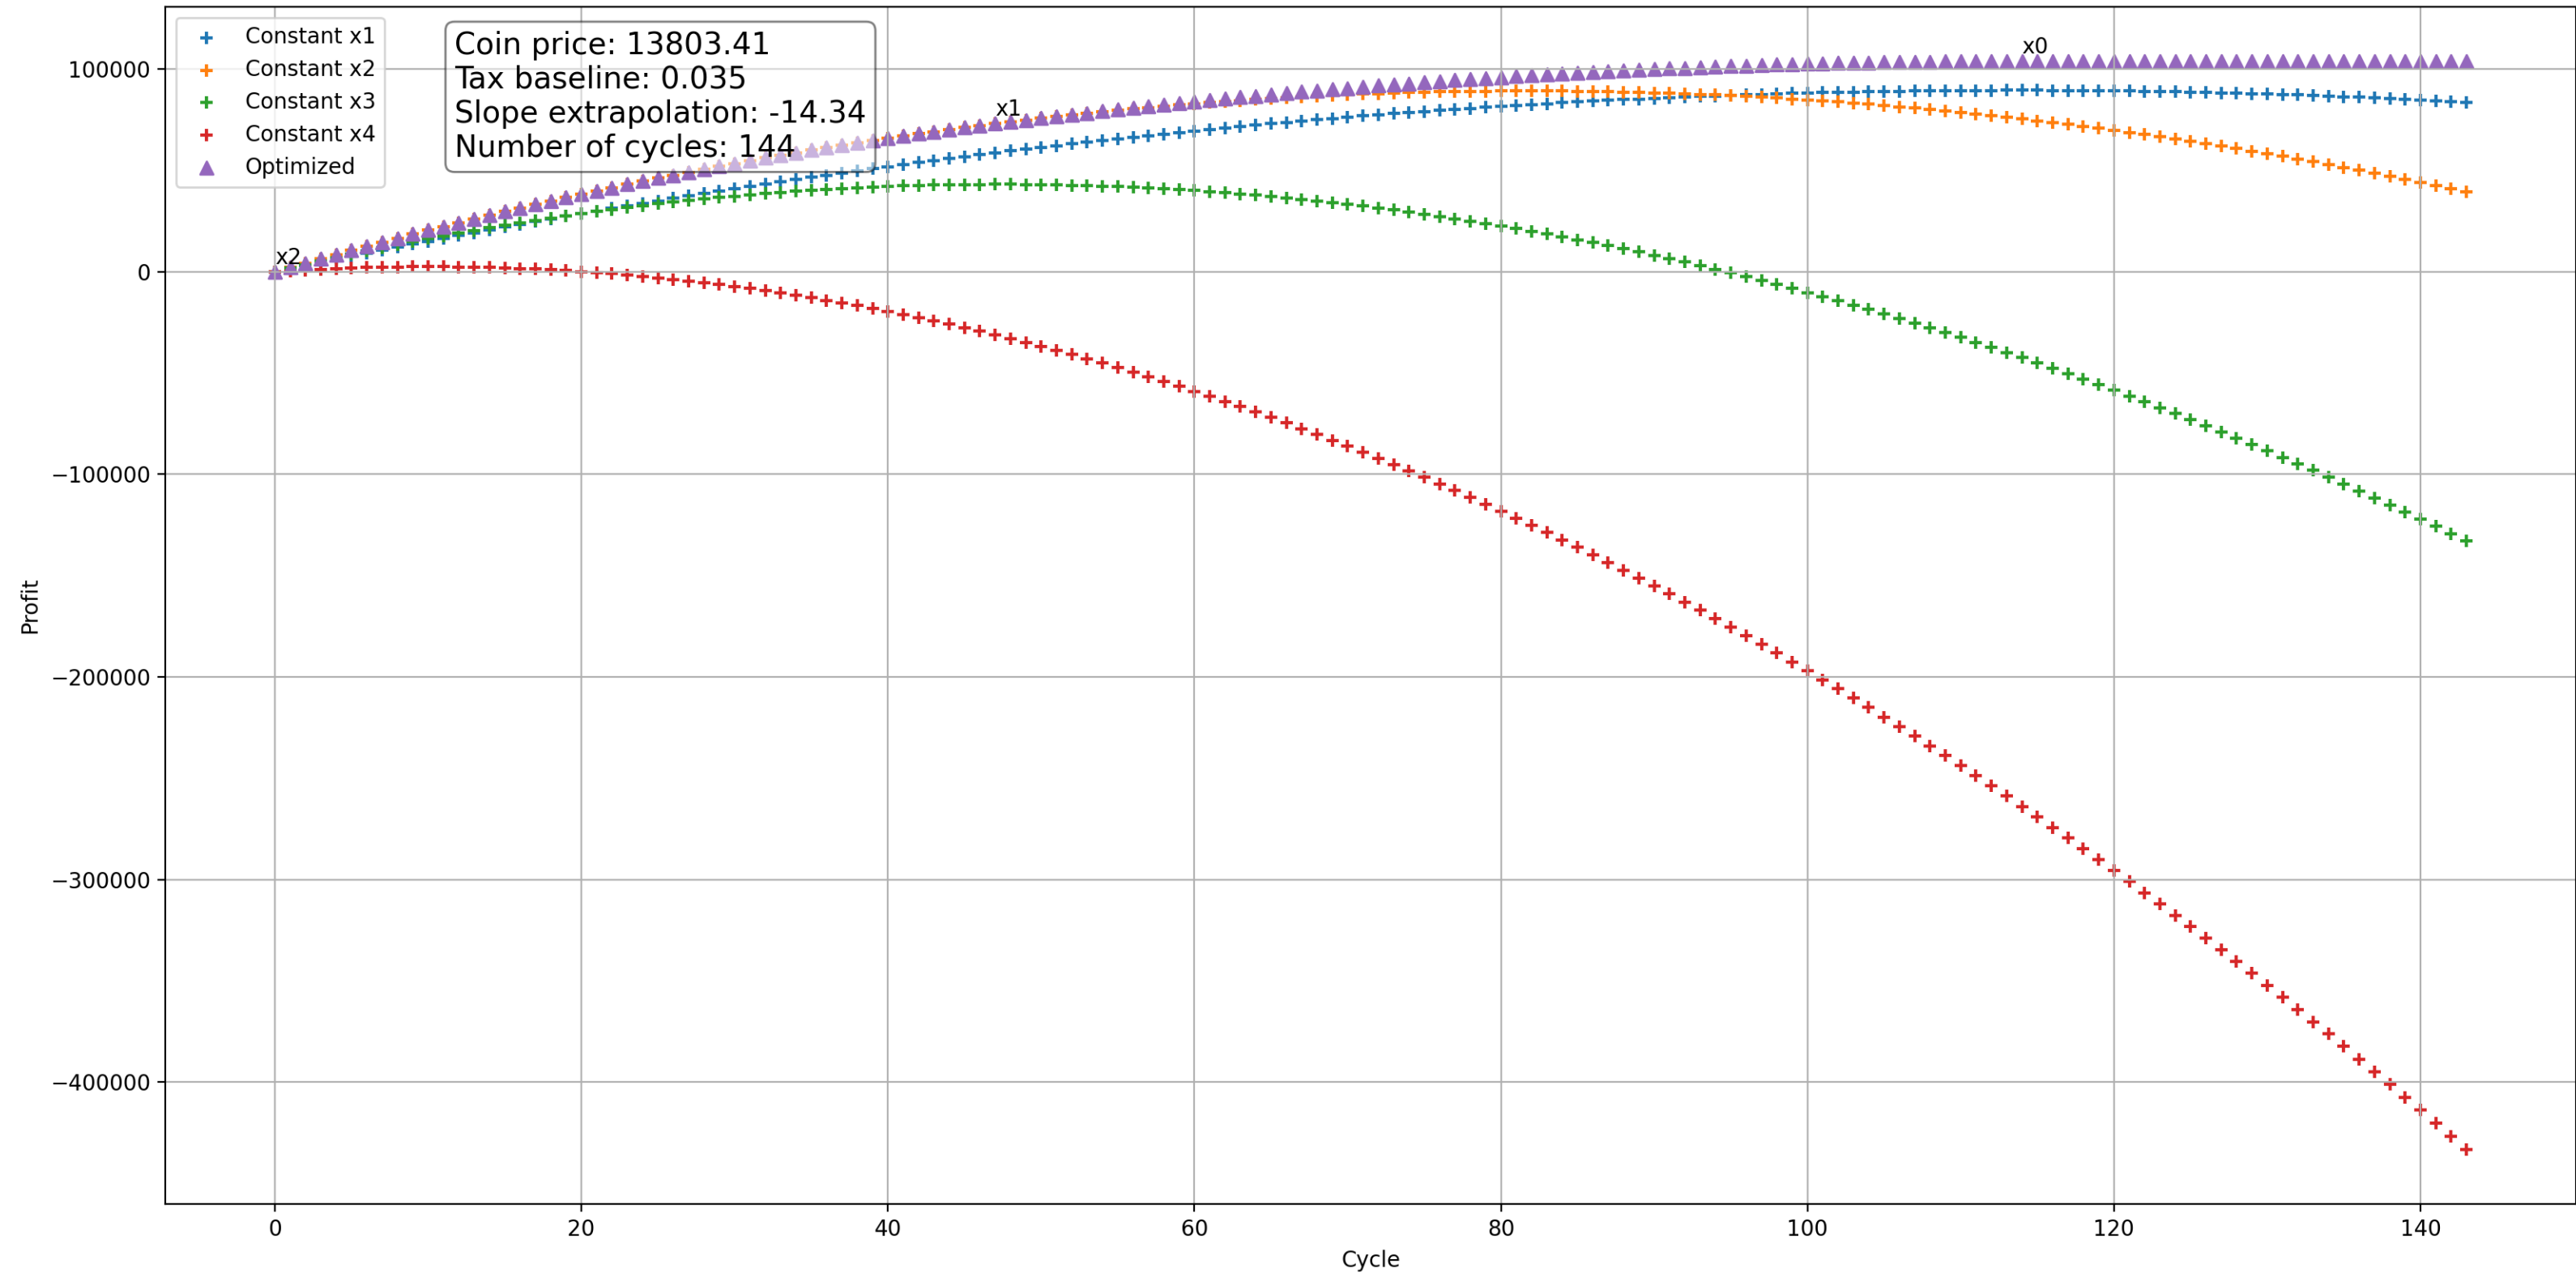

[aki] Profit for naive and optimized strategies

[aqua] Profit for naive and optimized strategies

[baelz] Profit for naive and optimized strategies

[botan] Profit for naive and optimized strategies

[chloe] Profit for naive and optimized strategies

[choco] Profit for naive and optimized strategies

[coco] Profit for naive and optimized strategies

[gura] Profit for naive and optimized strategies

[haato] Profit for naive and optimized strategies