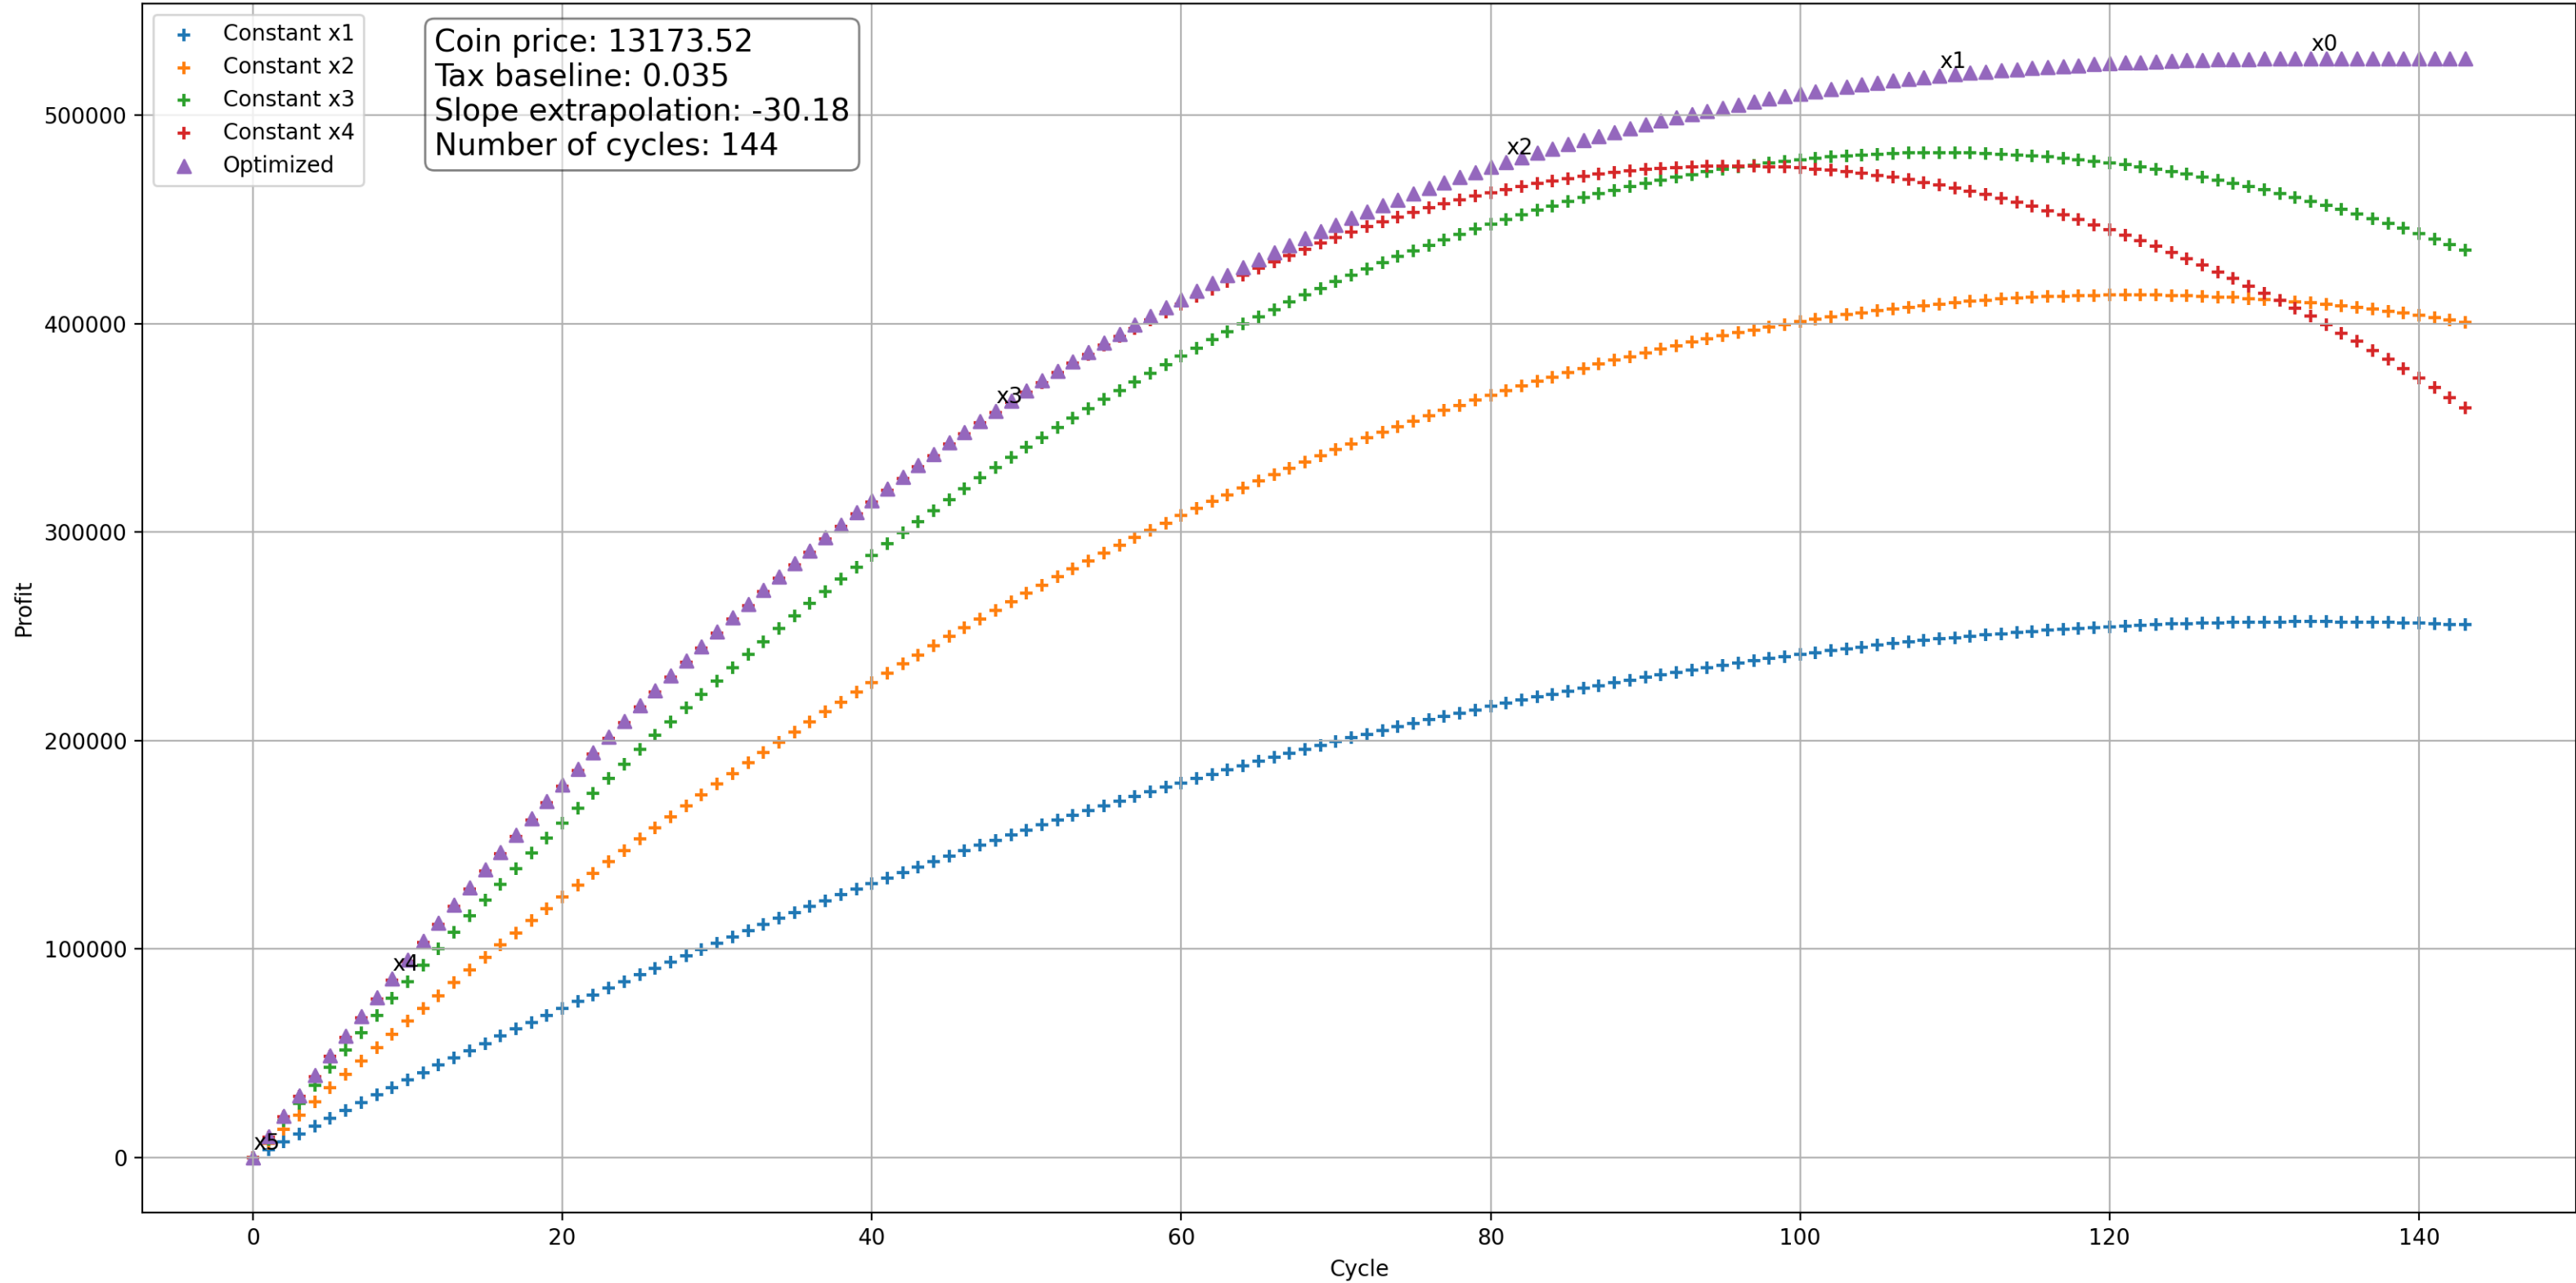

[aki] Profit for naive and optimized strategies

[aqua] Profit for naive and optimized strategies

[baelz] Profit for naive and optimized strategies

[botan] Profit for naive and optimized strategies

[chloe] Profit for naive and optimized strategies

[choco] Profit for naive and optimized strategies

[coco] Profit for naive and optimized strategies

[gura] Profit for naive and optimized strategies

[haato] Profit for naive and optimized strategies